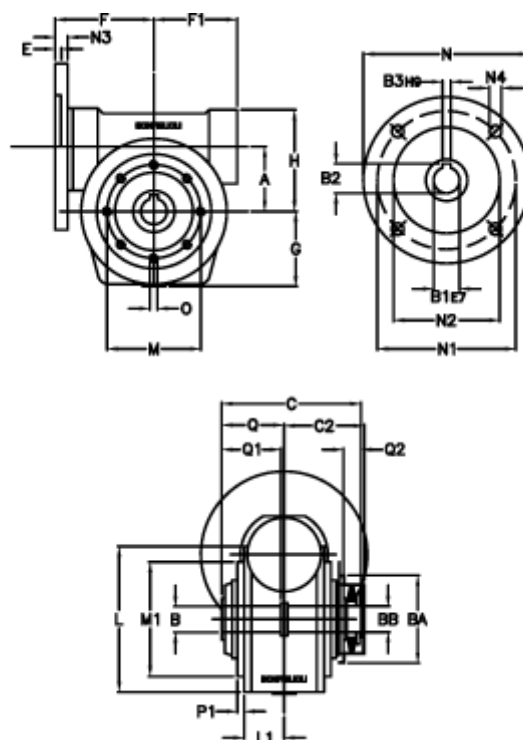

Data Sheet

Article number: 390204403572236

Description: Worm Gear with Torque Limiter
VF 44-L2-P-35-P63B5

Measures

a = 44.60	C2 = 48	L1 = 35.0	O = M6x8
B = 18	Description = VF 44P-xx-63B5	m = 65	P1 = 2.0
B1 E7 = 11	E = 2.0	M1 = 50	Q = 32.0
B2 = 12.8	F = 65	N = 140	Q1 = 32
B3 H9 = 4	F1 = 54	N1 = 115	Q2 = 12
BA = 40	g = 51	N2 = 95	
BB H7 = 11	H = 71.0	N3 = 10.5	
C = 79	L = 80.0	N4 = 9,5	